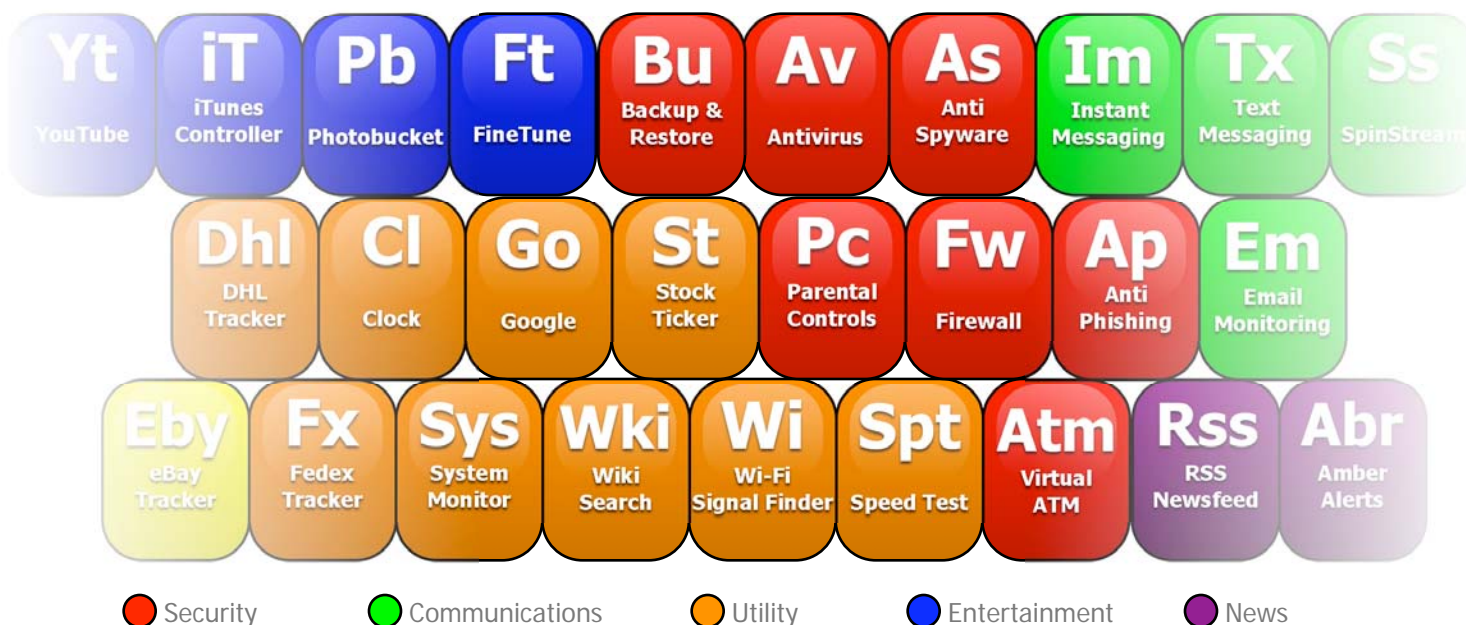

Periodic Table of Elements